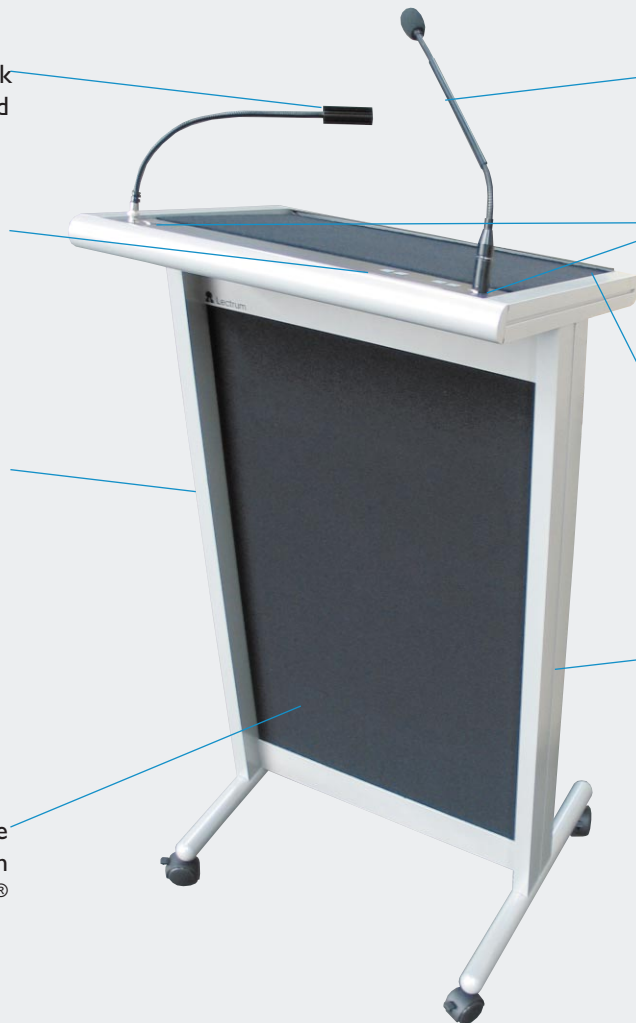

Model L101 only:
Programmable LCD clock with date, time and elapsed time with buzzer. Built in phantom power for condenser microphone.

Frame available in:

- Deep Satin Black
- Deep Satin Silver
- Optional Gold
- DaOptional Silver
- DTimber Finish

Dress Panel available in range of decorator colours in Prelude fine velour (Velcro® compatible)

Model L20 is the same as L20S but has no electronics

- Ageless, elegant design.
 - The first choice of corporations, AV staging companies and government departments.
- Lectrum is a registered Trade Mark.

Optional gooseneck microphone.

Dual XLR microphone inputs - models L20S and L101.

All models have lip to support documents. Model L101 has lift up lid with document storage under.

Colour matched, mirror finish acrylic décor strip.